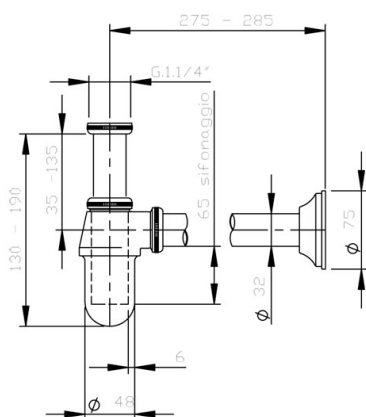

Certified DIN V 19545: 1984 – 05.

Available tubes: 80 mm, 120 mm.

FEATURES: MADE IN ITALY, basin brass chrome plated bottle trap, 1 1/4" connection, inlet pipe Ø 32 mm length 75 or 120 mm, outlet pipe Ø 32 mm length 200 or 250 mm, stainless steel rosette Ø 65 mm, 5 years warranty, carton box single packed.

DESCRIPTION

Brass chrome plated 1 1/4" bottle trap for basin without waste **GH** collection. Inlet pipe Ø 32 mm length 75 mm, outlet pipe Ø 32 mm length 200 mm, stainless steel rosette Ø 65 mm.

Certified DIN V 19545: 1984 – 05.

Available tubes: 80 mm, 120 mm.

FEATURES: MADE IN ITALY, basin brass chrome plated bottle trap, 1 1/4" connection, inlet pipe Ø 32 mm length 75 or 120 mm, outlet pipe Ø 32 mm length 200 or 250 mm, stainless steel rosette Ø 65 mm, 5 years warranty, carton box single packed.

Products and accessories available

SFNML07203205

Brass basin bottle trap MOLGH series 72 mm 1 1/4"

SFNGH20753205

Brass basin bottle trap GH series 75 mm 1 1/2"

ARCA CONCEPT S.r.l.

Via del Mella, 19/21

IT - 25131 Brescia