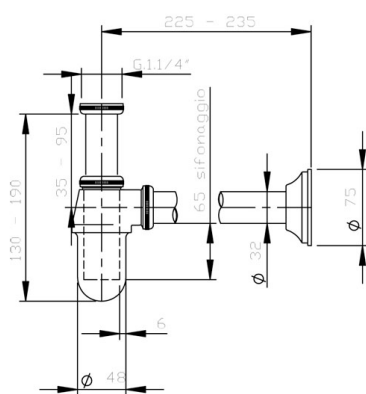

ARCA CONCEPT S.r.l.

Via del Mella, 19/21

IT - 25131 Brescia

T. +39 030 7281057

Email: info@arcaconcept.com

www.arcaconcept.com