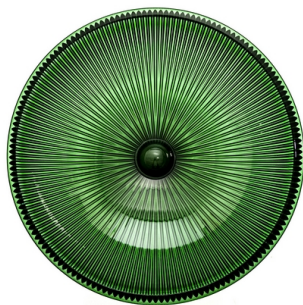

Product name : Glass countertop basin DATING series amber

Code : LVDJB004215863

Weight : 0 kg

Dimension (LxWxH) : 0 x 0 x 0 cm

DESCRIPTION

Countertop washbasin in glass **JUBILEE** collection. Clean lines, perfectly smooth curves, and a large bowl.

Available colors: transparent (00), black (16), blue (23), amber (63), green (18).

DIMENSIONS: ø40 x 14,5 h cm

Products and accessories available

BTAJBL3101000
Glass free standing soap dish JUBILEE series

Code : LVDJB004215818

Weight : 0 kg

Dimension (LxWxH) : 0 x 0 x 0 cm

DESCRIPTION

Countertop washbasin in glass **JUBILEE** collection. Clean lines, perfectly smooth curves, and a large bowl.

Available colors: transparent (00), black (16), blue (23), amber (63), green (18).

DIMENSIONS: ø40 x 14,5 h cm

Products and accessories available

BTAJBL3101000
Glass free standing soap
dish JUBILEE series

BTAJBL3201000
Glass free standing
tumbler JUBILEE series

BTAJBL3301000
Glass free standing soap
dispenser JUBILEE