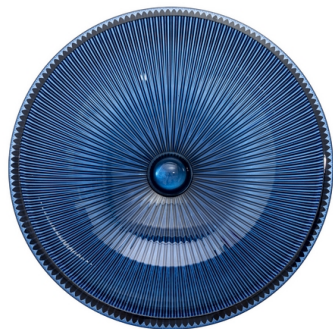

Product name : Glass countertop basin DATING series amber

Code : LVDJB004215863

Weight : 0 kg

Dimension (LxWxH) : 0 x 0 x 0 cm

DESCRIPTION

Countertop washbasin in glass **JUBILEE** collection. Clean lines, perfectly smooth curves, and a large bowl.

Available colors: transparent (00), black (16), blue (23), amber (63), green (18).

DIMENSIONS: ø40 x 14,5 h cm

Products and accessories available

BTAJBL3101000
Glass free standing soap
dish JUBILEE series

BTAJBL3201000
Glass free standing
tumbler JUBILEE series

BTAJBL3301000
Glass free standing soap
dispenser JUBILEE

BTAJBL3801000
Glass free standing tray
JUBILEE series

Product name : Glass countertop basin JUBILEE series blue

Code : LVDJB004215823

Weight : 0 kg

Dimension (LxWxH) : 0 x 0 x 0 cm

DESCRIPTION

Countertop washbasin in glass **JUBILEE** collection. Clean lines, perfectly smooth curves, and a large bowl.

Available colors: transparent (00), black (16), blue (23), amber (63), green (18).