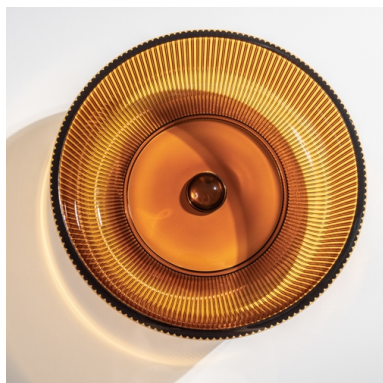

Product name : Glass countertop basin DATING series amber

Code : LVDDT004215863

Weight : 0 kg

Dimension (LxWxH) : 0 x 0 x 0 cm

DESCRIPTION

Countertop washbasin in glass **DATING** collection. Clean lines, perfectly smooth curves, and a large bowl.

Available colors: transparent (00), black (16), blue (23), amber (63), green (18).

DIMENSIONS: ø 42 x 14,9 h cm

Products and accessories available