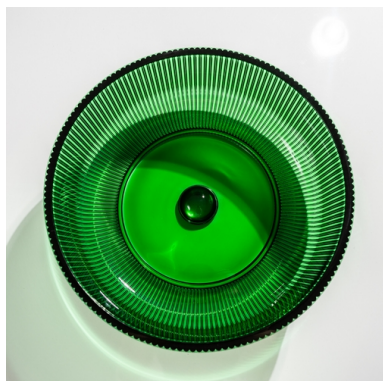

Product name : Glass countertop basin DATING series smoke grey

Code : LVDDT004215816

Weight : 0 kg

Dimension (LxWxH) : 0 x 0 x 0 cm

DESCRIPTION

Countertop washbasin in glass **DATING** collection. Clean lines, perfectly smooth curves, and a large bowl.

BTAJBL3801000
Glass free standing tray
JUBILEE series

Product name : Glass countertop basin DATING series amber

Code : LVDDT004215863

Weight : 0 kg

Dimension (LxWxH) : 0 x 0 x 0 cm

DESCRIPTION

Countertop washbasin in glass **DATING** collection. Clean lines, perfectly smooth curves, and a large bowl.

Available colors: transparent (00), black (16), blue (23), amber (63), green (18).

DIMENSIONS: ø 42 x 14,9 h cm

Products and accessories available

BTAJBL3101000
Glass free standing soap
dish JUBILEE series

BTAJBL3201000
Glass free standing
tumbler JUBILEE series

BTAJBL3301000
Glass free standing soap
dispenser JUBILEE

BTAJBL3801000
Glass free standing tray
JUBILEE series

Product name : Glass countertop basin DATING series green