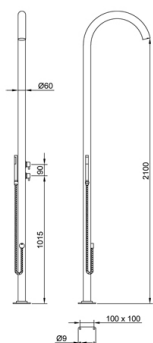

Product name : Stainless steel pool shower column ORIONE series

Code : CDEORMR1121007

Weight : 14 kg

Dimension (LxWxH) : 62 x 62 x 220 cm

DESCRIPTION

Shower column for outdoor stainless steel AISI 316L, **ORIONE** collection. Modern design, totally in MADE IN ITALY. Composed recessed shower head in stainless steel Ø 60 mm, 2 progressive mixers and foot washer with aerator. Floor water connection 1/2"G. **Work with hot/cold water.**

Products and accessories available

CDEOOMR1120807

Stainless steel pool shower column
ORIONE ONE series

CDEOQM1120807

Stainless steel pool shower column
ORIONE ONE series

CDEORMQ1121007

Stainless steel pool shower column
ORIONE series