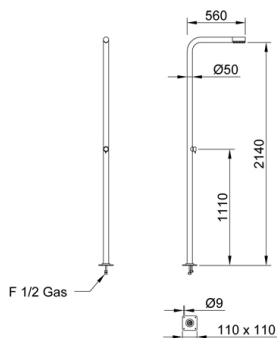

Product name : Stainless steel pool shower column GALAXY series

Code : CDEGARN2121407

Weight : 12 kg

Dimension (LxWxH) : 58 x 20 x 220 cm

DESCRIPTION

Shower column for outdoor stainless steel AISI 316L, **GALAXY** collection. Modern design, totally in MADE IN ITALY. Composed recessed shower head Ø 50 mm in stainless steel and progressive tap. Floor water connection 1/2"G. **Work with cold water only.**

Products and accessories available

CDEGORN2121007
Stainless steel pool
shower column
GALAXY ONE
series

CDEGOMP1121007
Stainless steel pool
shower column
GALAXY ONE
series

CDEGAMG1121407
Stainless steel pool
shower column
GALAXY series

CDEGOMG1121007
Stainless steel pool
shower column
GALAXY ONE
series

CDEGAMP1121407
Stainless steel pool
shower column
GALAXY series

ARCA CONCEPT S.r.l.

Via del Mella, 19/21

IT - 25131 Brescia

T. +39 030 7281057

Email: info@arcaconcept.com

www.arcaconcept.com