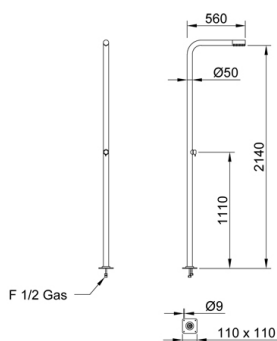

Product name : Stainless steel pool shower column GALAXY series

Code : CDEGARN2121407

Weight : 12 kg

Dimension (LxWxH) : 58 x 20 x 220 cm

DESCRIPTION

Shower column for outdoor stainless steel AISI 316L, **GALAXY** collection. Modern design, totally in MADE IN ITALY. Composed recessed shower head Ø 50 mm in stainless steel and progressive tap. Floor water connection 1/2"G. **Work with cold water only.**

Products and accessories available

CDEGORN2121007
Stainless steel pool
shower column
GALAXY ONE
series

CDEGOMP1121007
Stainless steel pool
shower column
GALAXY ONE
series

CDEGAMG1121407
Stainless steel pool
shower column
GALAXY series

CDEGOMG1121007
Stainless steel pool
shower column
GALAXY ONE
series

CDEGAMP1121407
Stainless steel pool
shower column
GALAXY series

ARCA CONCEPT S.r.l.

Via del Mella, 19/21

IT - 25131 Brescia

T. +39 030 7281057

Email: info@arcaconcept.com

www.arcaconcept.com