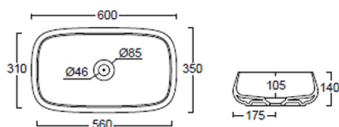

ARCA CONCEPT S.r.l.

Via del Mella, 19/21

IT - 25131 Brescia

T. +39 030 7281057

Email: info@arcaconcept.com

www.arcaconcept.com