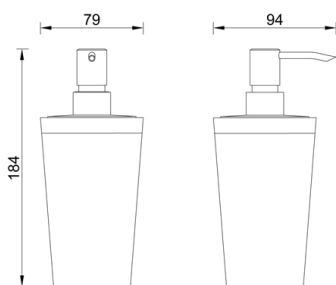

Product name : Brass free standing soap dispenser LAPIANA series satin glass
Code : BTALPN3320106
Weight : 1.09 kg
Dimension (LxWxH) : 13.5 x 17 x 9 cm

DESCRIPTION

Brass satin chrome free standing soap dispenser **LAPIANA** collection with satin glass container. The practicality and comfort of this series make the spaces bigger and lighter. The materials which it is composed of, make it one-of-a-kind in its genre.

FEATURES: MADE IN ITALY, modern design, free standing soap dispenser, brass satin chrome, satin glass container, single box packed, 5 years warranty.

Products and accessories available

BTALPN1200105
Brass toilet paper
holder LAPIANA
series