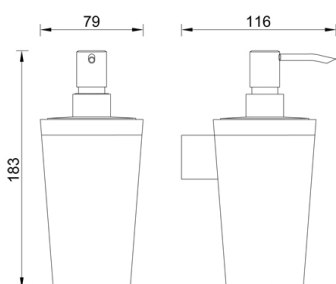

Product name : Brass soap dispenser LAPIANA series

Code : BTALPN0310105

Weight : 0.95 kg

Dimension (LxWxH) : 13.5 x 10 x 20.5 cm

DESCRIPTION

Brass soap dispenser **LAPIANA** collection with clear glass container. The practicality and comfort of this series make the spaces bigger and lighter. The materials which it is composed of, make it one-of-a-kind in its genre.

FEATURES: MADE IN ITALY, modern design, wall hung soap dispenser, brass, clear glass container, single box packed, 5 years warranty.

Products and accessories available