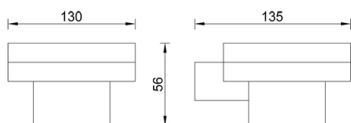

BTALPN0220106
Brass tumbler holder
LAPIANA series
satin glass