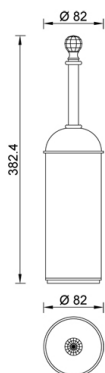

BTAMAD0900105
Brass double towel
bar MADRAS
ORIENTE series