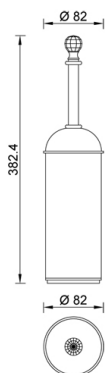

Product name : Brass toilet brush holder MADRAS ORIENTE series chrome
Code : BTAMAD1700105
Weight : 0.79 kg
Dimension (LxWxH) : 9.5 x 9.5 x 40 cm

DESCRIPTION

Brass toilet brush holder **MADRAS ORIENTE** collection. Classic design, in the early twentieth century English style accented with Swarovski crystal inserts. **MADE WITH SWAROVSKI ELEMENT.**

Available finishes: chrome (05), gold (11).

FEATURES: MADE IN ITALY, classic design, wall hung toilet brush holder, brass, single box packed, 5 years warranty.