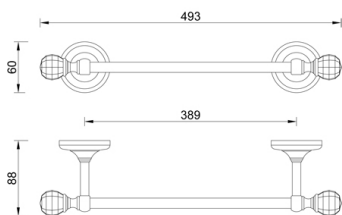

ARCA CONCEPT S.r.l.

Via del Mella, 19/21

IT - 25131 Brescia

T. +39 030 7281057

Email: info@arcaconcept.com

www.arcaconcept.com