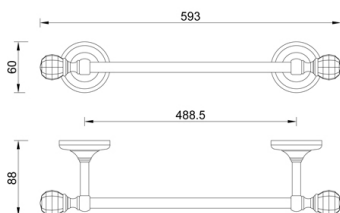

Product name : Brass towel bar MADRAS ORIENTE series chrome_60 cm

Code : BTAMAD0800105

Weight : 0 kg

Dimension (LxWxH) : 12 x 62 x 8 cm

DESCRIPTION

Brass towel bar **MADRAS ORIENTE** collection. Classic design, in the early twentieth century English style accented with Swarovski crystal inserts. MADE WITH SWAROVSKI ELEMENT.

Available finishes: chrome(05), gold (11).

Available sizes: 30 cm, 45 cm, 60 cm.

FEATURES: MADE IN ITALY, classic design, wall hung towel bar, brass, single box packed, 5 years warranty.

Products and accessories available