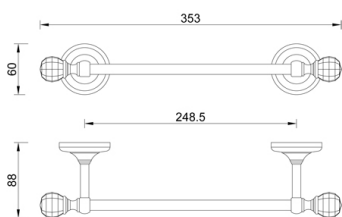

ARCA CONCEPT S.r.l.

Via del Mella, 19/21

IT - 25131 Brescia

T. +39 030 7281057

Email: info@arcaconcept.com

www.arcaconcept.com