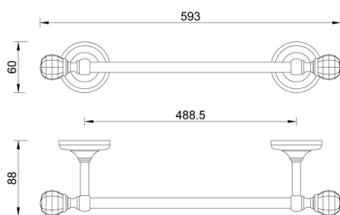

ARCA CONCEPT S.r.l.

Via del Mella, 19/21

IT - 25131 Brescia

T. +39 030 7281057

Email: info@arcaconcept.com

www.arcaconcept.com