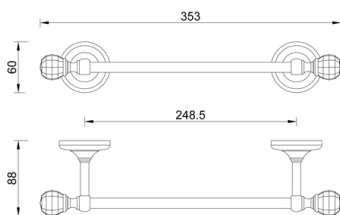

Product name : Brass towel bar MADRAS ORIENTE series chrome_30 cm

Code : BTAMAD0600105

Weight : 0 kg

Dimension (LxWxH) : 12 x 32 x 8 cm

DESCRIPTION

Brass towel bar **MADRAS ORIENTE** collection. Classic design, in the early twentieth century English style accented with Swarovski crystal inserts. MADE WITH SWAROVSKI ELEMENT.

Available finishes: chrome(05), gold (11).

Available sizes: 30 cm, 45 cm, 60 cm.

FEATURES: MADE IN ITALY, classic design, wall hung towel bar, brass, single box packed, 5 years warranty.

Products and accessories available