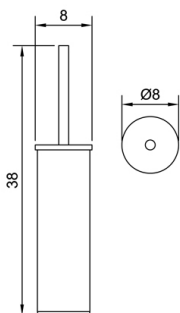

Product name : Stainless steel toilet brush holder STANDARD G series

Code : BTASTG1700205

Weight : 0 kg

Dimension (LxWxH) : 10 x 10 x 40 cm

DESCRIPTION

Stainless steel toilet brush holder **STANDARD G** collection. We introduce herewith an exclusive and refined bath collection, which enhances the MADE IN ITALY showing its own identity. Application wall hung and free standing.

FEATURES: MADE IN ITALY, modern design, toilet brush holder in chrome stainless steel, single box packed, 5 years warranty.

Products and accessories available

ARCA CONCEPT S.r.l.

Via del Mella, 19/21

IT - 25131 Brescia

T. +39 030 7281057

Email: info@arcaconcept.com

www.arcaconcept.com