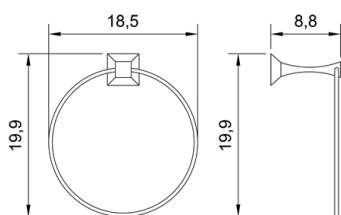

ARCA CONCEPT S.r.l.

Via del Mella, 19/21

IT - 25131 Brescia

T. +39 030 7281057

Email: info@arcaconcept.com

www.arcaconcept.com