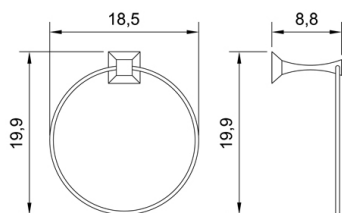

ARCA CONCEPT S.r.l.

Via del Mella, 19/21

IT - 25131 Brescia

T. +39 030 7281057

Email: info@arcaconcept.com

www.arcaconcept.com