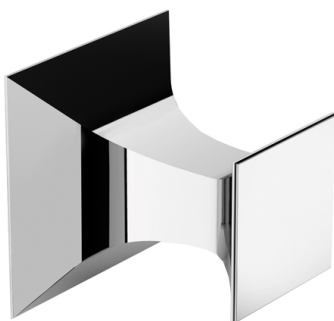

**Product name** : Brass robe hook FIRENZE series chrome

**Code** : BTAFRZ0400105

**Weight** : 0 kg

**Dimension (LxWxH)** : 4 x 4 x 4 cm

## DESCRIPTION

Brass robe hook **FIRENZE** collection. We introduce herewith an exclusive and refined bath collection, which enhances the MADE IN ITALY showing its own identity.

**Available finishes:** chrome (05), satin gold (13)

**FEATURES:** MADE IN ITALY, classic design, wall mounted robe hook, brass, single box packed, 5 years warranty.

**BTAFRZ3240105**  
Brass free standing  
tumbler holder  
FIRENZE series

**BTAFRZ3340105**  
Brass free standing  
soap dispenser  
FIRENZE series

**BTAFRZ0600105**  
Brass towel bar  
FIRENZE series

**Product name** : Brass robe hook FIRENZE series satin gold