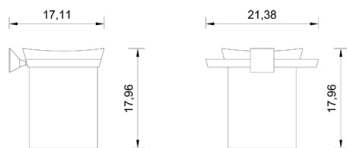

Product name : Brass tumbler holder FIRENZE series satin gold

Code : BTAFRZ0240113

Weight : 0 kg

Dimension (LxWxH) : 12.5 x 10 x 2.5 cm

DESCRIPTION

Brass tumbler holder **FIRENZE** collection with clear acrylic container. We introduce herewith an exclusive and refined bath collection, which enhances the MADE IN ITALY showing its own identity.

Available finishes: chrome (05), satin gold (13)

FEATURES: MADE IN ITALY, classic design, wall mounted tumbler holder, brass, clear acrylic container, single box packed, 5 years warranty.

Products and accessories available