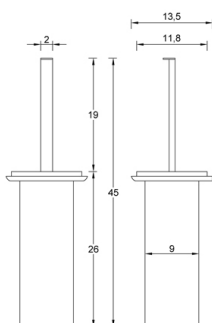

Product name : Brass toilet brush holder HR series black matt finish

Code : BTAHR01700116

Weight : 0 kg

Dimension (LxWxH) : 15 x 11 x 47 cm

DESCRIPTION

Brass wall mounted toilet brush holder **HR** collection. A modern line where simplicity is combined with functionality. Harmony in perfect balance between the elements that make the elegant bathroom. White ceramic toilet brush holder.

Available finish: white matt (01), chrome (05), black matt (16)

FEATURES: MADE IN ITALY, modern design, brass wall mounted toilet brush holder, white ceramic, 5 years warranty, box single packed.

Products and accessories available

BTAHR00600105
Brass towel bar HR series