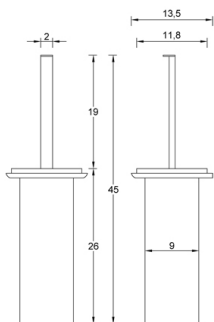

Product name : Brass toilet brush holder HR series chrome finish

Code : BTAHR01700105

Weight : 0 kg

Dimension (LxWxH) : 15 x 11 x 47 cm

DESCRIPTION

Brass wall mounted toilet brush holder **HR** collection. A modern line where simplicity is combined with functionality. Harmony in perfect balance between the elements that make the elegant bathroom. White ceramic toilet brush holder.

Available finish: white matt (01), chrome (05), black matt (16)

FEATURES: MADE IN ITALY, modern design, brass wall mounted toilet brush holder, white ceramic, 5 years warranty, box single packed.

Products and accessories available

BTAHR00600105
Brass towel bar HR series