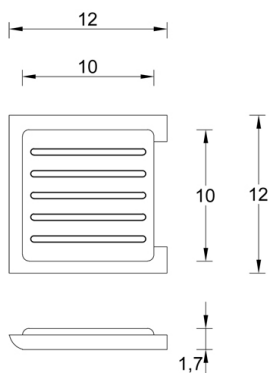

Product name : Brass soap dish HR series black matt finish

Code : BTAHR00100101

Weight : 0 kg

Dimension (LxWxH) : 14 x 14 x 4 cm

DESCRIPTION

Brass wall mounted soap dish **HR** collection. A modern line where simplicity is combined with functionality. Harmony in perfect balance between the elements that make the elegant bathroom. White ceramic soap dish.

Available finish: white matt (01), chrome (05), black matt (16)

FEATURES: MADE IN ITALY, modern design, brass wall mounted soap dish, white ceramic, 5 years warranty, box single packed.

Products and accessories available