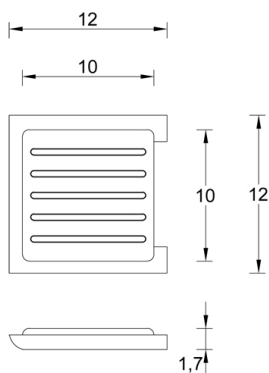

Product name : Brass soap dish HR series chrome finish

Code : BTAHR00100105

Weight : 0 kg

Dimension (LxWxH) : 14 x 14 x 4 cm

DESCRIPTION

Brass wall mounted soap dish **HR** collection. A modern line where simplicity is combined with functionality. Harmony in perfect balance between the elements that make the elegant bathroom. White ceramic soap dish.

Available finish: white matt (01), chrome (05), black matt (16)

FEATURES: MADE IN ITALY, modern design, brass wall mounted soap dish, white ceramic, 5 years warranty, box single packed.

Products and accessories available