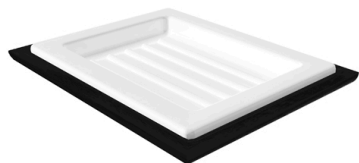

Product name : Brass soap dish HR series chrome finish

Code : BTAHR00100105

Weight : 0 kg

Dimension (LxWxH) : 14 x 14 x 4 cm

DESCRIPTION

Brass wall mounted soap dish **HR** collection. A modern line where simplicity is combined with functionality. Harmony in perfect balance between the elements that make the elegant bathroom. White ceramic soap dish.

Available finish: white matt (01), chrome (05), black matt (16)

FEATURES: MADE IN ITALY, modern design, brass wall mounted soap dish, white ceramic, 5 years warranty, box single packed.

Products and accessories available

Weight : 0 kg

Dimension (LxWxH) : 14 x 14 x 4 cm

DESCRIPTION

Brass wall mounted soap dish **HR** collection. A modern line where simplicity is combined with functionality. Harmony in perfect balance between the elements that make the elegant bathroom. White ceramic soap dish.