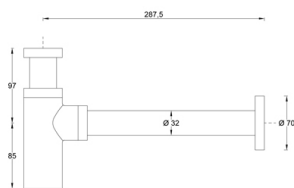

Product name : Brass basin bottle trap AFRODITE 1 1/4" series

Code : SFNAF12603205

Weight : 0.79 kg

Dimension (LxWxH) : 15 x 33 x 8 cm

DESCRIPTION

Brass chrome plated 1 1/4" bottle trap for basin without waste **AFRODITE** collection. Inlet pipe Ø 32 mm length 120 mm, outlet pipe Ø 32 mm length 260 mm, brass chrome plated rosette Ø 70 mm.

FEATURES: MADE IN ITALY, basin brass chrome plated bottle trap, brass chrome plated 1 1/4" connection, inlet pipe Ø 32 mm length 120 mm, outlet pipe Ø 32 mm length 260 mm, brass chrome plated rosette Ø 70 mm, 5 years warranty, carton box single packed.