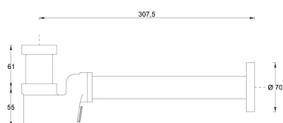

Product name : Brass basin reduced trap CALLIOPE 1 1/4" series

Code : SFNCA12503205

Weight : 0.78 kg

Dimension (LxWxH) : 15 x 33 x 8 cm

DESCRIPTION

Brass chrome plated 1 1/4" reduced trap for basin without waste **CALLIOPE** collection. Inlet pipe Ø 32 mm length 80 mm, outlet pipe Ø 32 mm length 250 mm, brass chrome plated rosette Ø 70 mm. The best for bathroom furniture with little space and also suitable for bidets.

FEATURES: MADE IN ITALY, basin brass chrome plated reduced trap, brass chrome plated 1 1/4" connection, inlet pipe Ø 32 mm length 80 mm, outlet pipe Ø 32 mm length 250 mm, brass chrome plated rosette Ø 70 mm, 5 years warranty, carton box single packed.