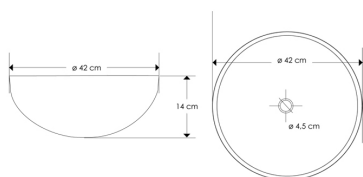

ARCA CONCEPT S.r.l.

Via del Mella, 19/21

IT - 25131 Brescia

T. +39 030 7281057

Email: info@arcaconcept.com

www.arcaconcept.com