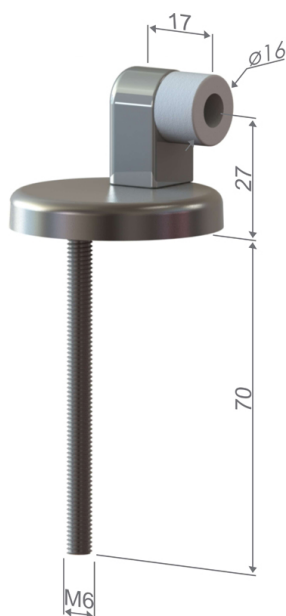

Product name : Dummy function brass nickel mat hinge H5402 vario speed

Code : SWCHNG5402005

Weight : 0 kg

Dimension (LxWxH) : 4 x 4 x 10 cm

DESCRIPTION

Dummy function brass nickel mat hinge model **H54**. Stainless steel M6 screws.

Set composed by anti-slip sub-rosette, stainless steel screws and fixing material.

All **ARCA** hinges are interchangeable with all our toilet seats' models

TIPS FOR INSTALLATION:

If, during installation, difficulties in screwing may arise, do not strain the screw but unscrew it and then start the process again to let the hinge assembling properly.

ARCA CONCEPT S.r.l.

Via del Mella, 19/21

IT - 25131 Brescia

T. +39 030 7281057

Email: info@arcaconcept.com

www.arcaconcept.com