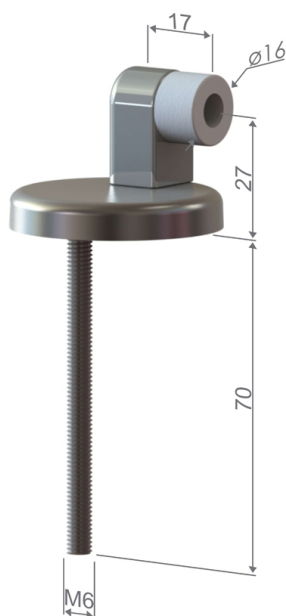

ARCA CONCEPT S.r.l.

Via del Mella, 19/21

IT - 25131 Brescia

T. +39 030 7281057

Email: info@arcaconcept.com

www.arcaconcept.com