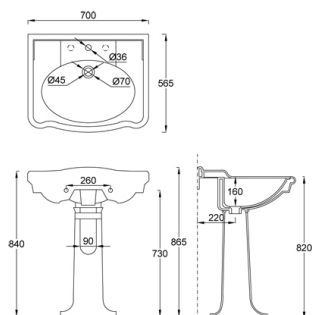

Product name : Ceramic washbasin single hole BOHEME series 70 cm

Code : LVDBH705686601

Weight : 32 kg

Dimension (LxWxH) : 58.5 x 72 x 88.5 cm

DESCRIPTION

White ceramic washbasin single hole on pedestal installation, **BOHEME** collection. Classic design, entirely MADE IN ITALY. Fixing set NOT included. Siphon and faucet not included. 5 years warranty.

Available colours upon request.

DIMENSIONS: 70 x 56,5 x 86,5 cm

Products and accessories available

ACSFIX0100000

Washbasin fixing screws

ARCA CONCEPT S.r.l.

Via del Mella, 19/21

IT - 25131 Brescia