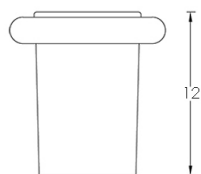

Code : BTACHI0230111

Weight : 0 kg

Dimension (LxWxH) : 15 x 15 x 10 cm

DESCRIPTION

Brass wall mounted tumbler **CHILY** collection. A modern line where simplicity is combined with functionality. Harmony in perfect balance between the elements that make the elegant bathroom . White ceramic tumbler.

BTACHI1000105
Brass towel ring
CHILY series

BTACHI1200105
Brass toilet paper
holder CHILY series

BTACHI1620105
Brass bathroom
shelf CHILY series

BTACHI1700105
Brass toilet brush
holder CHILY series

BTACHI6100105
Brass floor towel
holder CHILY series