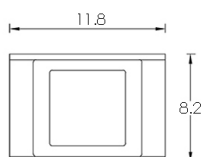

BTACHI0330105
Brass soap
dispenser CHILY
series

ARCA CONCEPT S.r.l.

Via del Mella, 19/21

IT - 25131 Brescia

T. +39 030 7281057

Email: info@arcaconcept.com

www.arcaconcept.com