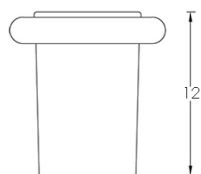

Product name : Brass tumbler CHILY series chrome finish

Code : BTACHI0230105

Weight : 0 kg

Dimension (LxWxH) : 15 x 15 x 10 cm

DESCRIPTION

Brass wall mounted tumbler **CHILY** collection. A modern line where simplicity is combined with functionality. Harmony in perfect balance between the elements that make the elegant bathroom . White ceramic tumbler.

BTACHI1000105
Brass towel ring
CHILY series

BTACHI1200105
Brass toilet paper
holder CHILY series

BTACHI1620105
Brass bathroom
shelf CHILY series

BTACHI1700105
Brass toilet brush
holder CHILY series

BTACHI6100105
Brass floor towel
holder CHILY series

Code : BTACHI0230111

Weight : 0 kg

Dimension (LxWxH) : 15 x 15 x 10 cm

DESCRIPTION

Brass wall mounted tumbler **CHILY** collection. A modern line where simplicity is combined with functionality. Harmony in perfect balance between the elements that make the elegant bathroom . White ceramic tumbler.