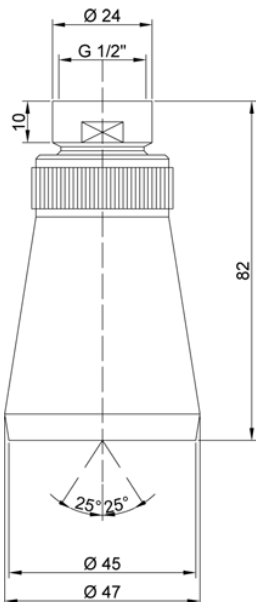

Product name : Brass self-cleaning shower head 1 jet PICOLO

Code : SHDPC00471105

Weight : 0 kg

Dimension (LxWxH) : 9 x 9 x 5 cm

DESCRIPTION

Brass chrome plated shower head, 1 adjustable self, **PICOLO** collection. Conical shape \varnothing 47 mm and height 82 mm. It can be used for wall application with shower arm. Brass chrome plated joint. 1/2" F connection.

FEATURES: MADE IN ITALY, wall application with shower arm, 1 limescale water jet shower head, conical shape \varnothing 47 mm, weight 82 mm, brass chrome plated, black grid, chrome plated brass joint, 1/2" F connection, 5 years warranty, plastic bag single packed.