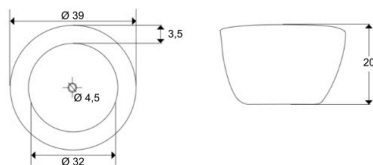

Product name : Teak countertop basin SARONG series

Code : LVDSA003518300

Weight : 0 kg

Dimension (LxWxH) : 37 x 37 x 20 cm

DESCRIPTION

Countertop washbasin in teak **SARONG** collection. This basin carved out of teak roots is a bowl made of reclaimed wood. Under the polished finish it reveals the root knots and veins typical of Teak.

DIMENSIONS: Ø 35 x 20 cm

Products and accessories available

LVDBN004010300

Teak countertop basin BANTUL series

ARCA CONCEPT S.r.l.

Via del Mella, 19/21

IT - 25131 Brescia

T. +39 030 7281057