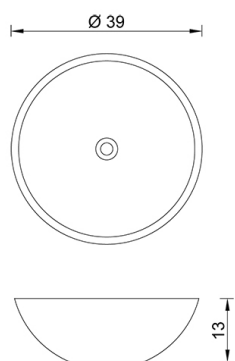

Product name : Resin countertop basin SILVER series

Code : LVDSL004113521

Weight : 0 kg

Dimension (LxWxH) : 43 x 43 x 15 cm

DESCRIPTION

Countertop basin made in transparent resin with silver leaves **SILVER** collection.

DIMENSIONS: Ø 39 x 13 cm

Products and accessories available

LVDSN554016101

Resin countertop basin SNOB series

LVNSE003541101

Resin countertop basin SECCHIO series

ARCA CONCEPT S.r.l.

Via del Mella, 19/21