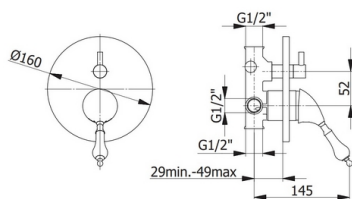

ARCA CONCEPT S.r.l.

Via del Mella, 19/21

IT - 25131 Brescia

T. +39 030 7281057

Email: info@arcaconcept.com

www.arcaconcept.com