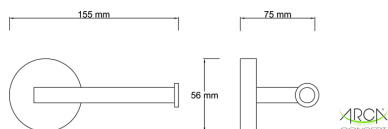

Product name : ABS chromed paper holder COCO' series

Code : BTACOC1200205

Weight : 0 kg

Dimension (LxWxH) : 7 x 9 x 18.5 cm

DESCRIPTION

ABS chromed and stainless steel chromed paper holder **COCO'** collection. It is a series of simple design, with soft and round lines, which, thanks to its small size, can fit in small and simple bathrooms. Its careful style, midway between modern and classic, makes it versatile and easy to adapt to every environment. It can be fixed to the wall with screws or bolts, or glued with a special product to avoid drilling holes in the wall, while guaranteeing the same fixing and maximum stability.

FEATURES: MADE IN ITALY, modern design, wall mounted paper holder, stainless steel, ABS chrome plated back rosette, single box packed, 5 years warranty.

Products and accessories available