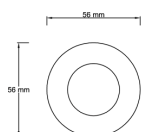

ARCA
CONCEPT