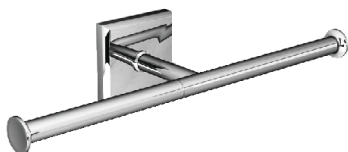

Product name : ABS chrome plated double paper holder MIA series

Code : BTAMIA1500205

Weight : 0 kg

Dimension (LxWxH) : 7 x 9 x 28.5 cm

DESCRIPTION

ABS chrome plated and stainless steel chrome plated double paper holder **MIA** collection. This series of a classic and timeless design is especially suited to wide and spacious bathrooms. Created for the ones who want to give a touch of style and elegance to their bathroom, while maintaining a sober and plain profile. It can be fixed to the wall with screws or bolts, or glued with a special product to avoid drilling holes in the wall, while guaranteeing the same fixing and maximum stability.

FEATURES: MADE IN ITALY, modern design, wall mounted, double paper holder, stainless steel, ABS chrome plated back rosette, single box packed, 5 years warranty.

Products and accessories available

BTAMIA0110205
ABS chrome plated
soap dish MIA
series

BTAMIA0600205
ABS chrome plated
towel bar MIA series