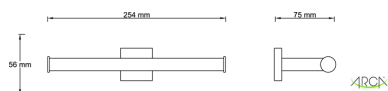

BTAMIA0600205
ABS chrome plated
towel bar MIA series