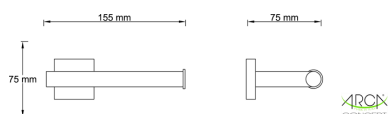

Product name : ABS chrome plated paper holder MIA series

Code : BTAMIA1200205

Weight : 0 kg

Dimension (LxWxH) : 7 x 9 x 16.5 cm

DESCRIPTION

ABS chrome plated and stainless steel chrome plated paper holder **MIA** collection. This series of a classic and timeless design is especially suited to wide and spacious bathrooms. Created for the ones who want to give a touch of style and elegance to their bathroom, while maintaining a sober and plain profile. It can be fixed to the wall with screws or bolts, or glued with a special product to avoid drilling holes in the wall, while guaranteeing the same fixing and maximum stability.

FEATURES: MADE IN ITALY, modern design, wall mounted paper holder, stainless steel, ABS chrome plated back rosette, single box packed, 5 years warranty.

Products and accessories available