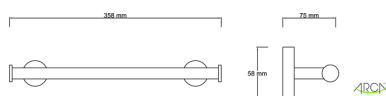

Product name : ABS chrome plated towel bar ZERO series 30 cm

Code : BTAZER0600205

Weight : 0 kg

Dimension (LxWxH) : 7 x 8.5 x 36.5 cm

DESCRIPTION

ABS chrome plated and stainless steel chrome plated towel bar **ZERO** collection. This series, is characterized by soft and round lines. Ideal for those who don't want to renounce to a traditional style, but still wish to give a modern and personal touch to their bathroom. It can be fixed to the wall with screws or bolts, or glued with a special product to avoid drilling holes in the wall, while guaranteeing the same fixing and maximum stability.

Available sizes: 30 cm, 45 cm, 60 cm.

FEATURES: MADE IN ITALY, modern design, wall mounted towel holder, stainless steel, ABS chrome plated back rosette, single box packed, 5 years warranty.

Products and accessories available