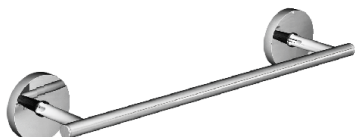

Product name : ABS chrome plated towel bar ZERO series 30 cm

Code : BTAZER0600205

Weight : 0 kg

Dimension (LxWxH) : 7 x 8.5 x 36.5 cm

DESCRIPTION

ABS chrome plated and stainless steel chrome plated towel bar **ZERO** collection. This series, is characterized by soft and round lines. Ideal for those who don't want to renounce to a traditional style, but still wish to give a modern and personal touch to their bathroom. It can be fixed to the wall with screws or bolts, or glued with a special product to avoid drilling holes in the wall, while guaranteeing the same fixing and maximum stability.

Available sizes: 30 cm, 45 cm, 60 cm.

FEATURES: MADE IN ITALY, modern design, wall mounted towel holder, stainless steel, ABS chrome plated back rosette, single box packed, 5 years warranty.

Products and accessories available

Dimension (LxWxH) : 7 x 8.5 x 51.5 cm

DESCRIPTION

ABS chrome plated and stainless steel chrome plated towel bar **ZERO** collection. This series, is characterized by soft and round lines. Ideal for those who don't want to renounce to a traditional style, but still wish to give a modern and personal touch to their bathroom. It can be fixed to the wall with screws or bolts, or glued with a special product to avoid drilling holes in the wall, while guaranteeing the same fixing and maximum stability.