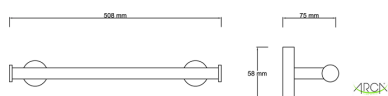

Product name : ABS chrome plated towel bar ZERO series 45 cm

Code : BTAZER0700205

Weight : 0 kg

Dimension (LxWxH) : 7 x 8.5 x 51.5 cm

DESCRIPTION

ABS chrome plated and stainless steel chrome plated towel bar **ZERO** collection. This series, is characterized by soft and round lines. Ideal for those who don't want to renounce to a traditional style, but still wish to give a modern and personal touch to their bathroom. It can be fixed to the wall with screws or bolts, or glued with a special product to avoid drilling holes in the wall, while guaranteeing the same fixing and maximum stability.

Available sizes: 30 cm, 45 cm, 60 cm.

FEATURES: MADE IN ITALY, modern design, wall mounted towel holder, stainless steel, ABS chrome plated back rosette, single box packed, 5 years warranty.