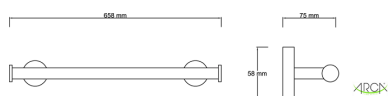

Product name : ABS chrome plated towel bar ZERO series 60 cm

Code : BTAZER0800205

Weight : 0 kg

Dimension (LxWxH) : 7 x 8.5 x 66.5 cm

DESCRIPTION

ABS chrome plated and stainless steel chrome plated towel bar **ZERO** collection. This series, is characterized by soft and round lines. Ideal for those who don't want to renounce to a traditional style, but still wish to give a modern and personal touch to their bathroom. It can be fixed to the wall with screws or bolts, or glued with a special product to avoid drilling holes in the wall, while guaranteeing the same fixing and maximum stability.

Available sizes: 30 cm, 45 cm, 60 cm.

FEATURES: MADE IN ITALY, modern design, wall mounted towel holder, stainless steel, ABS chrome plated back rosette, single box packed, 5 years warranty.