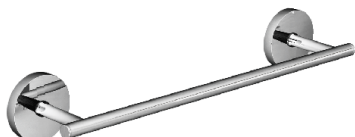

Product name : ABS chrome plated towel bar ZERO series 60 cm

Code : BTAZER0800205

Weight : 0 kg

Dimension (LxWxH) : 7 x 8.5 x 66.5 cm

DESCRIPTION

ABS chrome plated and stainless steel chrome plated towel bar **ZERO** collection. This series, is characterized by soft and round lines. Ideal for those who don't want to renounce to a traditional style, but still wish to give a modern and personal touch to their bathroom. It can be fixed to the wall with screws or bolts, or glued with a special product to avoid drilling holes in the wall, while guaranteeing the same fixing and maximum stability.

Available sizes: 30 cm, 45 cm, 60 cm.

FEATURES: MADE IN ITALY, modern design, wall mounted towel holder, stainless steel, ABS chrome plated back rosette, single box packed, 5 years warranty.

Products and accessories available