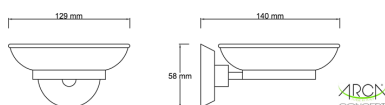

BTAZER0400205
ABS chrome plated
robe hook ZERO
series

ARCA CONCEPT S.r.l.

Via del Mella, 19/21

IT - 25131 Brescia

T. +39 030 7281057

Email: info@arcaconcept.com

www.arcaconcept.com