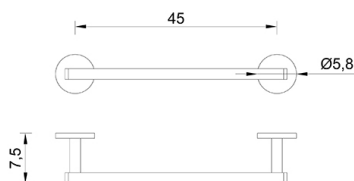

Product name : ABS chrome plated towel bar LUCE series 45 cm

Code : BTALUC0700205

Weight : 0 kg

Dimension (LxWxH) : 7 x 8.5 x 51.5 cm

DESCRIPTION

ABS chrome plated stainless steel chrome plated towel bar **LUCE** collection. This series with its round and soft lines, fits well in spacious and bright environments. Ideal for those who love natural light, this line amplify and enhance it. It can be fixed to the wall with screws or bolts, or glued with a special product to avoid drilling holes in the wall, while guaranteeing the same fixing and maximum stability.

Available sizes: 30 cm, 45 cm, 60 cm.

FEATURES: MADE IN ITALY, modern design, wall mounted towel holder, stainless steel, ABS chrome plated back rosette, single box packed, 5 years warranty.

Products and accessories available