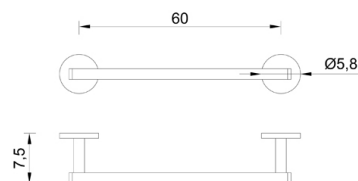

Dimension (LxWxH) : 7 x 8.5 x 66.5 cm

DESCRIPTION

ABS chrome plated stainless steel chrome plated towel bar **LUCE** collection. This series with its round and soft lines, fits well in spacious and bright environments. Ideal for those who love natural light, this line amplify and enhance it. It can be fixed to the wall with screws or bolts, or glued with a special product to avoid drilling holes in the wall, while guaranteeing the same fixing and maximum stability.

Available sizes: 30 cm, 45 cm, 60 cm.

FEATURES: MADE IN ITALY, modern design, wall mounted towel holder, stainless steel, ABS chrome plated back rosette, single box packed, 5 years warranty.

Products and accessories available