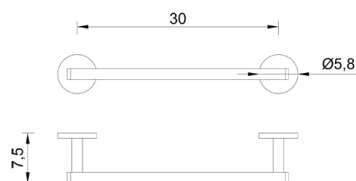

Product name : ABS chrome plated towel bar LUCE series 30 cm

Code : BTALUC0600205

Weight : 0 kg

Dimension (LxWxH) : 7 x 8.5 x 36.5 cm

DESCRIPTION

ABS chrome plated stainless steel chrome plated towel bar **LUCE** collection. This series with its round and soft lines, fits well in spacious and bright environments. Ideal for those who love natural light, this line amplify and enhance it. It can be fixed to the wall with screws or bolts, or glued with a special product to avoid drilling holes in the wall, while guaranteeing the same fixing and maximum stability.

Available sizes: 30 cm, 45 cm, 60 cm.

FEATURES: MADE IN ITALY, modern design, wall mounted towel holder, stainless steel, ABS chrome plated back rosette, single box packed, 5 years warranty.

Products and accessories available