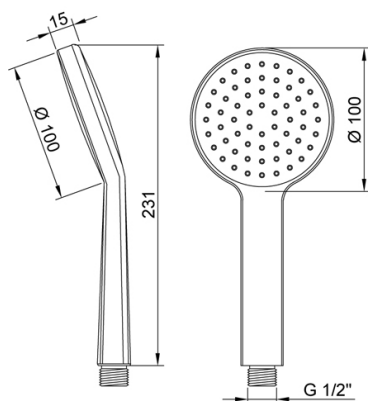

ARCA CONCEPT S.r.l.

Via del Mella, 19/21

IT - 25131 Brescia

T. +39 030 7281057

Email: info@arcaconcept.com

www.arcaconcept.com