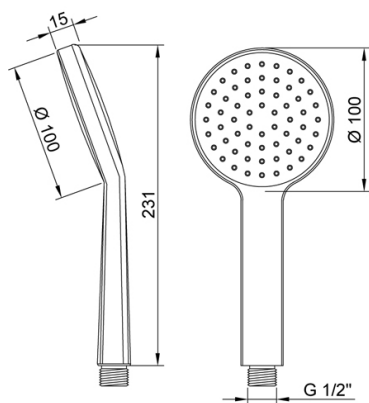

ARCA CONCEPT S.r.l.

Via del Mella, 19/21

IT - 25131 Brescia

T. +39 030 7281057

Email: info@arcaconcept.com

www.arcaconcept.com