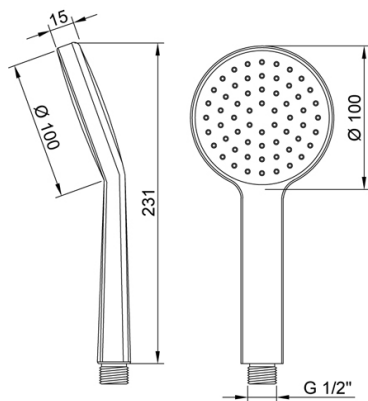

ARCA CONCEPT S.r.l.

Via del Mella, 19/21

IT - 25131 Brescia

T. +39 030 7281057

Email: info@arcaconcept.com

www.arcaconcept.com