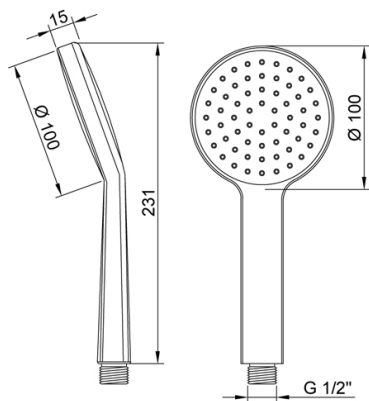

ARCA CONCEPT S.r.l.

Via del Mella, 19/21

IT - 25131 Brescia

T. +39 030 7281057

Email: info@arcaconcept.com

www.arcaconcept.com