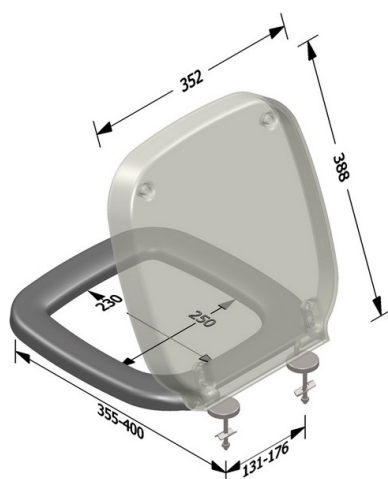

YOU DO NOT KNOW WHICH TOILET SEAT USE FOR YOUR BATHROOM?

Download our Technical Guide to find your toilet seat and if you are still unsure call us!

ARCA CONCEPT S.r.l.

Via del Mella, 19/21

IT - 25131 Brescia

T. +39 030 7281057

Email: info@arcaconcept.com

www.arcaconcept.com