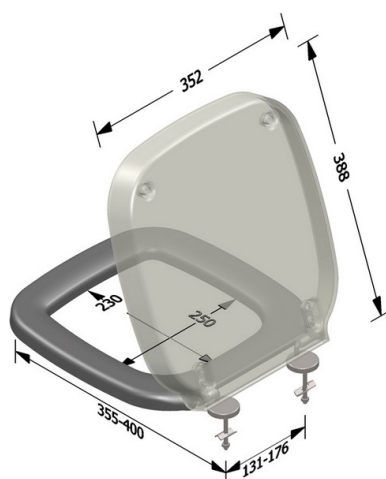

Product name : special duroplast WC seat GRANADA series with H3001 hinge

Code : SWCGRH3001101

Weight : 1.8 kg

Dimension (LxWxH) : 40 x 46 x 5 cm

DESCRIPTION

White duroplast special toilet seat, model **GRANADA**, net weight 1,80 kg. Fixing material included in the package.

For further technical details, see downloadable sheet.

TIPS FOR CLEANING: wash with warm water and dry with soft cloth. The product, although resistant to chemicals, may get damaged.

YOU DO NOT KNOW WHICH TOILET SEAT USE FOR YOUR BATHROOM?

Download our Technical Guide to find your toilet seat and if you are still unsure call us!

ARCA CONCEPT S.r.l.

Via del Mella, 19/21

IT - 25131 Brescia

T. +39 030 7281057

Email: info@arcaconcept.com

www.arcaconcept.com