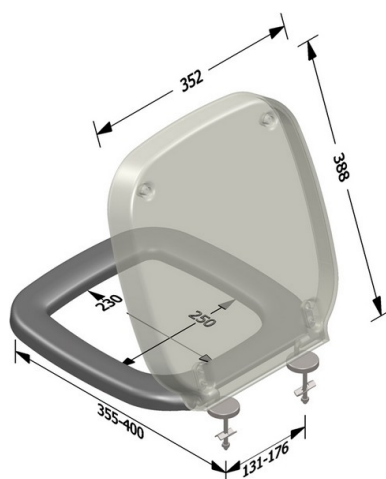

YOU DO NOT KNOW WHICH TOILET SEAT USE FOR YOUR BATHROOM?

Download our Technical Guide to find your toilet seat and if you are still unsure call us!

ARCA CONCEPT S.r.l.

Via del Mella, 19/21

IT - 25131 Brescia

T. +39 030 7281057

Email: info@arcaconcept.com

www.arcaconcept.com