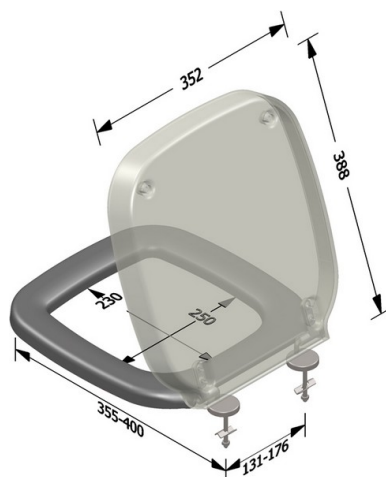

YOU DO NOT KNOW WHICH TOILET SEAT USE FOR YOUR BATHROOM?

Download our Technical Guide to find your toilet seat and if you are still unsure call us!

ARCA CONCEPT S.r.l.

Via del Mella, 19/21

IT - 25131 Brescia

T. +39 030 7281057

Email: info@arcaconcept.com

www.arcaconcept.com