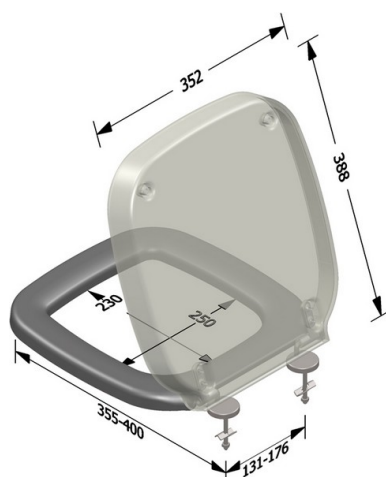

YOU DO NOT KNOW WHICH TOILET SEAT USE FOR YOUR BATHROOM?

Download our Technical Guide to find your toilet seat and if you are still unsure call us!

ARCA CONCEPT S.r.l.

Via del Mella, 19/21

IT - 25131 Brescia

T. +39 030 7281057

Email: info@arcaconcept.com

www.arcaconcept.com