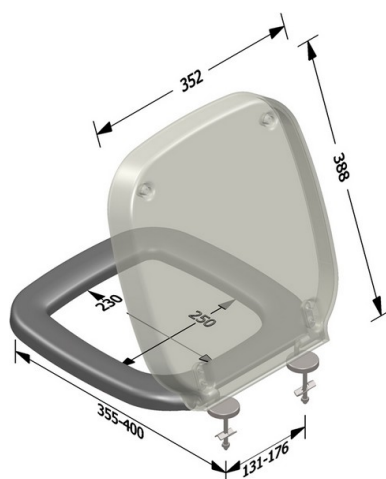

Product name : Special duroplast WC seat GRANADA series with H3506 hinge

Code : SWCGRH3506101

Weight : 1.8 kg

Dimension (LxWxH) : 40 x 46 x 5 cm

DESCRIPTION

White duroplast special toilet seat, model **GRANADA**, net weight 1,80 kg. Fixing material included in the package.

For further technical details, see downloadable sheet.

TIPS FOR CLEANING: wash with warm water and dry with soft cloth. The product, although resistant to chemicals, may get damaged.

YOU DO NOT KNOW WHICH TOILET SEAT USE FOR YOUR BATHROOM?

Download our Technical Guide to find your toilet seat and if you are still unsure call us!

ARCA CONCEPT S.r.l.

Via del Mella, 19/21

IT - 25131 Brescia

T. +39 030 7281057

Email: info@arcaconcept.com

www.arcaconcept.com