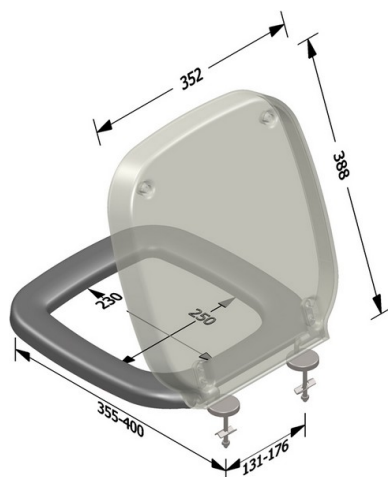

YOU DO NOT KNOW WHICH TOILET SEAT USE FOR YOUR BATHROOM?

Download our Technical Guide to find your toilet seat and if you are still unsure call us!

ARCA CONCEPT S.r.l.

Via del Mella, 19/21

IT - 25131 Brescia

T. +39 030 7281057

Email: info@arcaconcept.com

www.arcaconcept.com