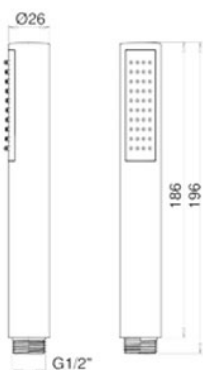

ARCA CONCEPT S.r.l.

Via del Mella, 19/21

IT - 25131 Brescia

T. +39 030 7281057

Email: info@arcaconcept.com

www.arcaconcept.com